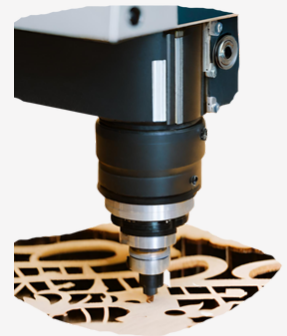

BEST PRICE IN MARKET

**LASER CUTTING AND
ENGRAVING WORKS**

MATERIALS :

- WOODS & PLYWOOD**
- ACRYLIC**
- LEATHER**
- CERAMICS**
- MARBEL**
- STEEL**

Price starts from Rs 35 / Sq ft*

**WE ALSO DO ALL DECORATION
PRODUCTS & PERSONALIZED
GIFTS, 2D & 3D WALL SCULPTURE
ART AND ALL EPOXY RESIN
PRODUCTS.**