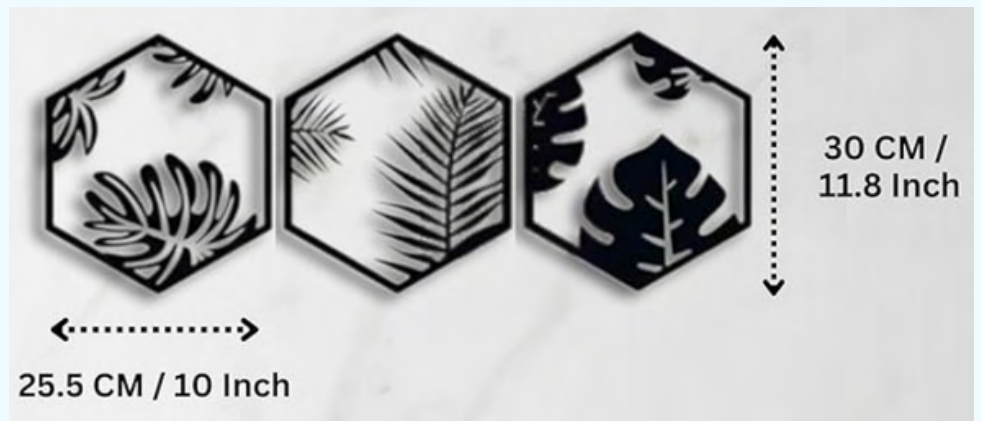

# CUSTOM WALL HANGINGS

Layered Art  
Plywood

Plywood

Acrylic

Acrylic

25.5 CM / 10 Inch

30 CM /  
11.8 Inch