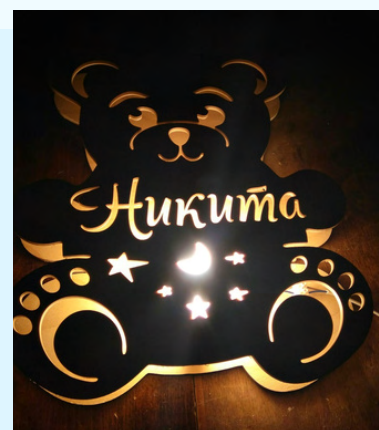

# CUSTOM CHANDELIER/ LIGHTS/ NIGHT LAMPS.

Plywood

Plywood

Plywood

Plywood

Plywood

Plywood