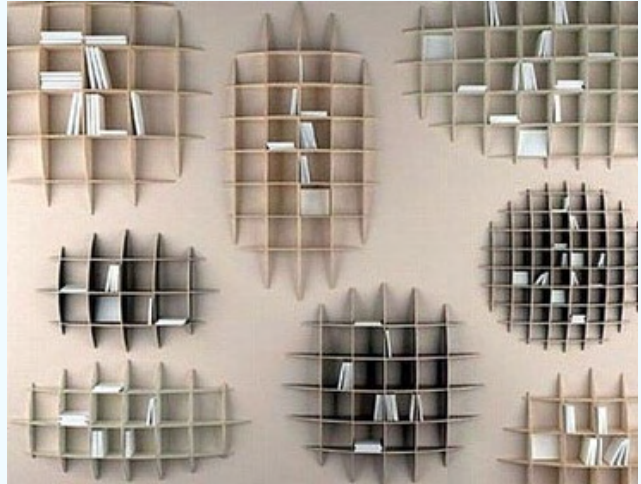

# CUSTOM WALL HANGINGS

**Plywood**

**Plywood**

**Plywood**

**Plywood**

**Acrylic**

**Plywood**

# CUSTOM WALL HANGINGS

**MDF**

**MDF**

**Wood**

**Acrylic**

**Plywood**

**Plywood 3D**

# CUSTOM WALL HANGINGS

Layered Art  
Plywood

Plywood

Acrylic

Acrylic

25.5 CM / 10 Inch

30 CM /  
11.8 Inch

# CUSTOM WALL HANGINGS

**Acrylic**

**Plywood**

**Plywood with LED**