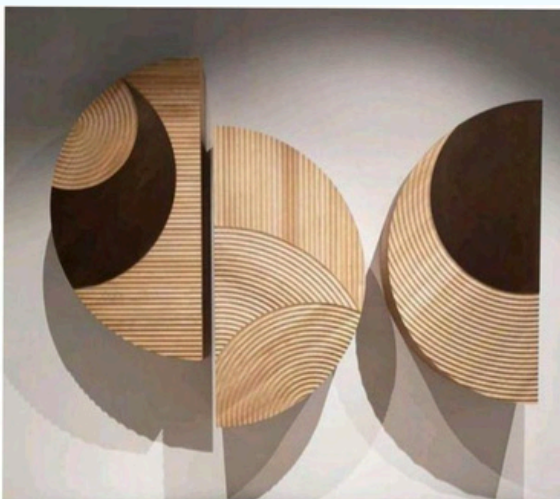

CUSTOM WALL HANGINGS

Plywood with LED