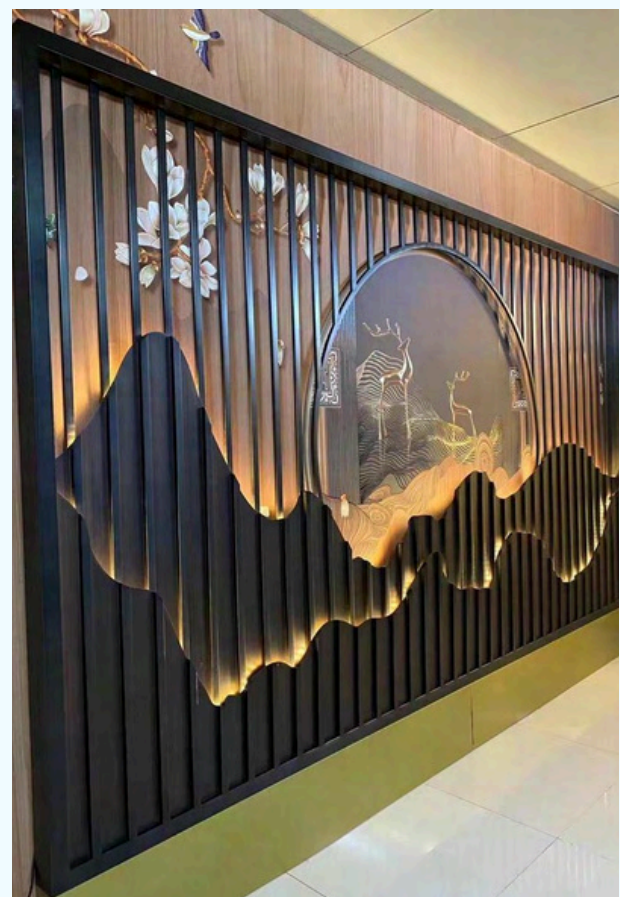

# CUSTOM WALL HANGINGS

Layered Art  
Plywood

Plywood

Acrylic

Acrylic

25.5 CM / 10 Inch

30 CM /  
11.8 Inch

# CUSTOM WALL HANGINGS

**Acrylic**

**Plywood**

**Plywood with LED**